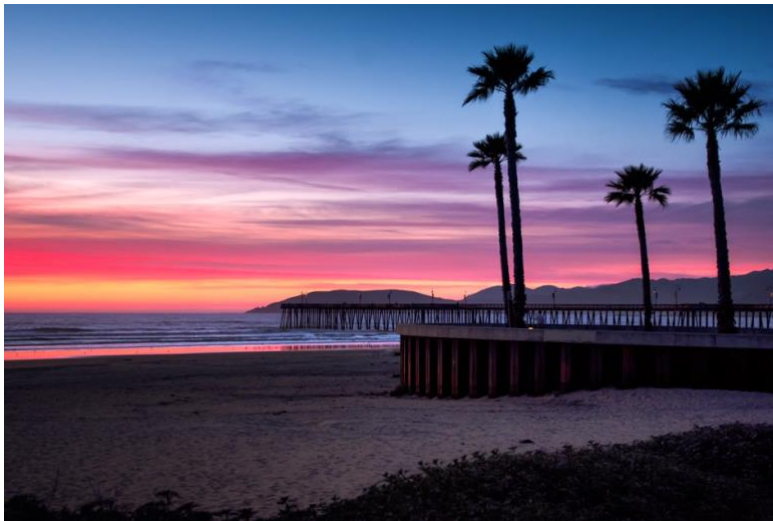

Pismo Beach Palms #1952
12x18 Metal: \$295

Morro Bay Sunset #3101
12x18 Metal: \$295

Pismo Butterflies #0075
20x30 Metal: \$450

Pismo Stairs #8839
20x30 Canvas Wrap: \$375

Shell Beach Stairs #1509
24x36 Metal: \$575